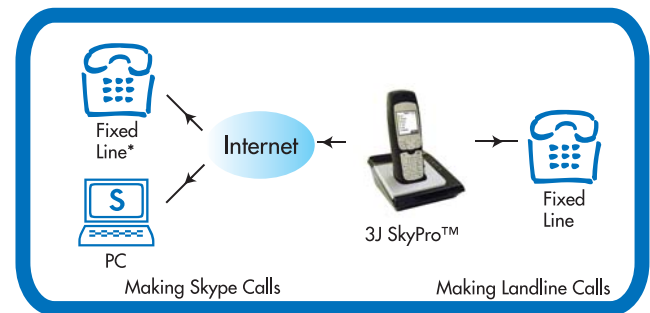

OVERVIEW

The 3J SkyPro™ is a stand-alone Skype DECT phone that allows users to access both the Public Switched Telephone Network (PSTN) and Skype network. The phone includes embedded Skype software, which incorporates most of the Skype features such as voicemail, call forwarding and Skype-In/Skype-Out services.

There is no need to have the Skype application running on a PC. Once the base station is connected to the internet, the handset will become an embedded Skype device and the user can make Skype-to-Skype calls, or Skype In/Out calls with fixed-line numbers.

The Skype user contact list is shown on a 1.5" color handset screen. The users can easily see their contacts status and profiles, as well as their Skype credit balances for SkypeOut.

There are separate call lists for both the PSTN and Skype Calls, and the users can easily identify the call lists as either from PSTN or Skype. The phone has speakerphone, blue keypad backlight and musical ring tones as standard features.

PSTN and Skype 2-in-1